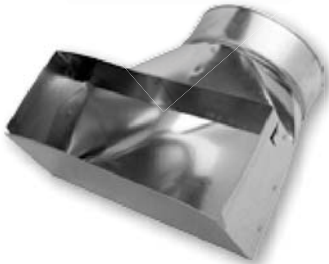

112RL
End Register
Boot - Left

14" x 2¼"
14" x 3¼"
14" x 4"
14" x 6"

6" - 7" - 8"
6" - 7" - 8"
6" - 7" - 8"
6" - 7" - 8"

Or flange only (110RF, 112RF, 113RF)

*Packaged 12 per carton
(Left and right end boots packaged as ordered)*

112RR
End Register
Boot - Right

113R
90° Register
Boot

113A
90° Adjustable
Register Boot

Register Sizes

10" x 4"
12" x 2"
12" x 4"

Collar Sizes

5" - 6"
6"
6"

Packaged as ordered